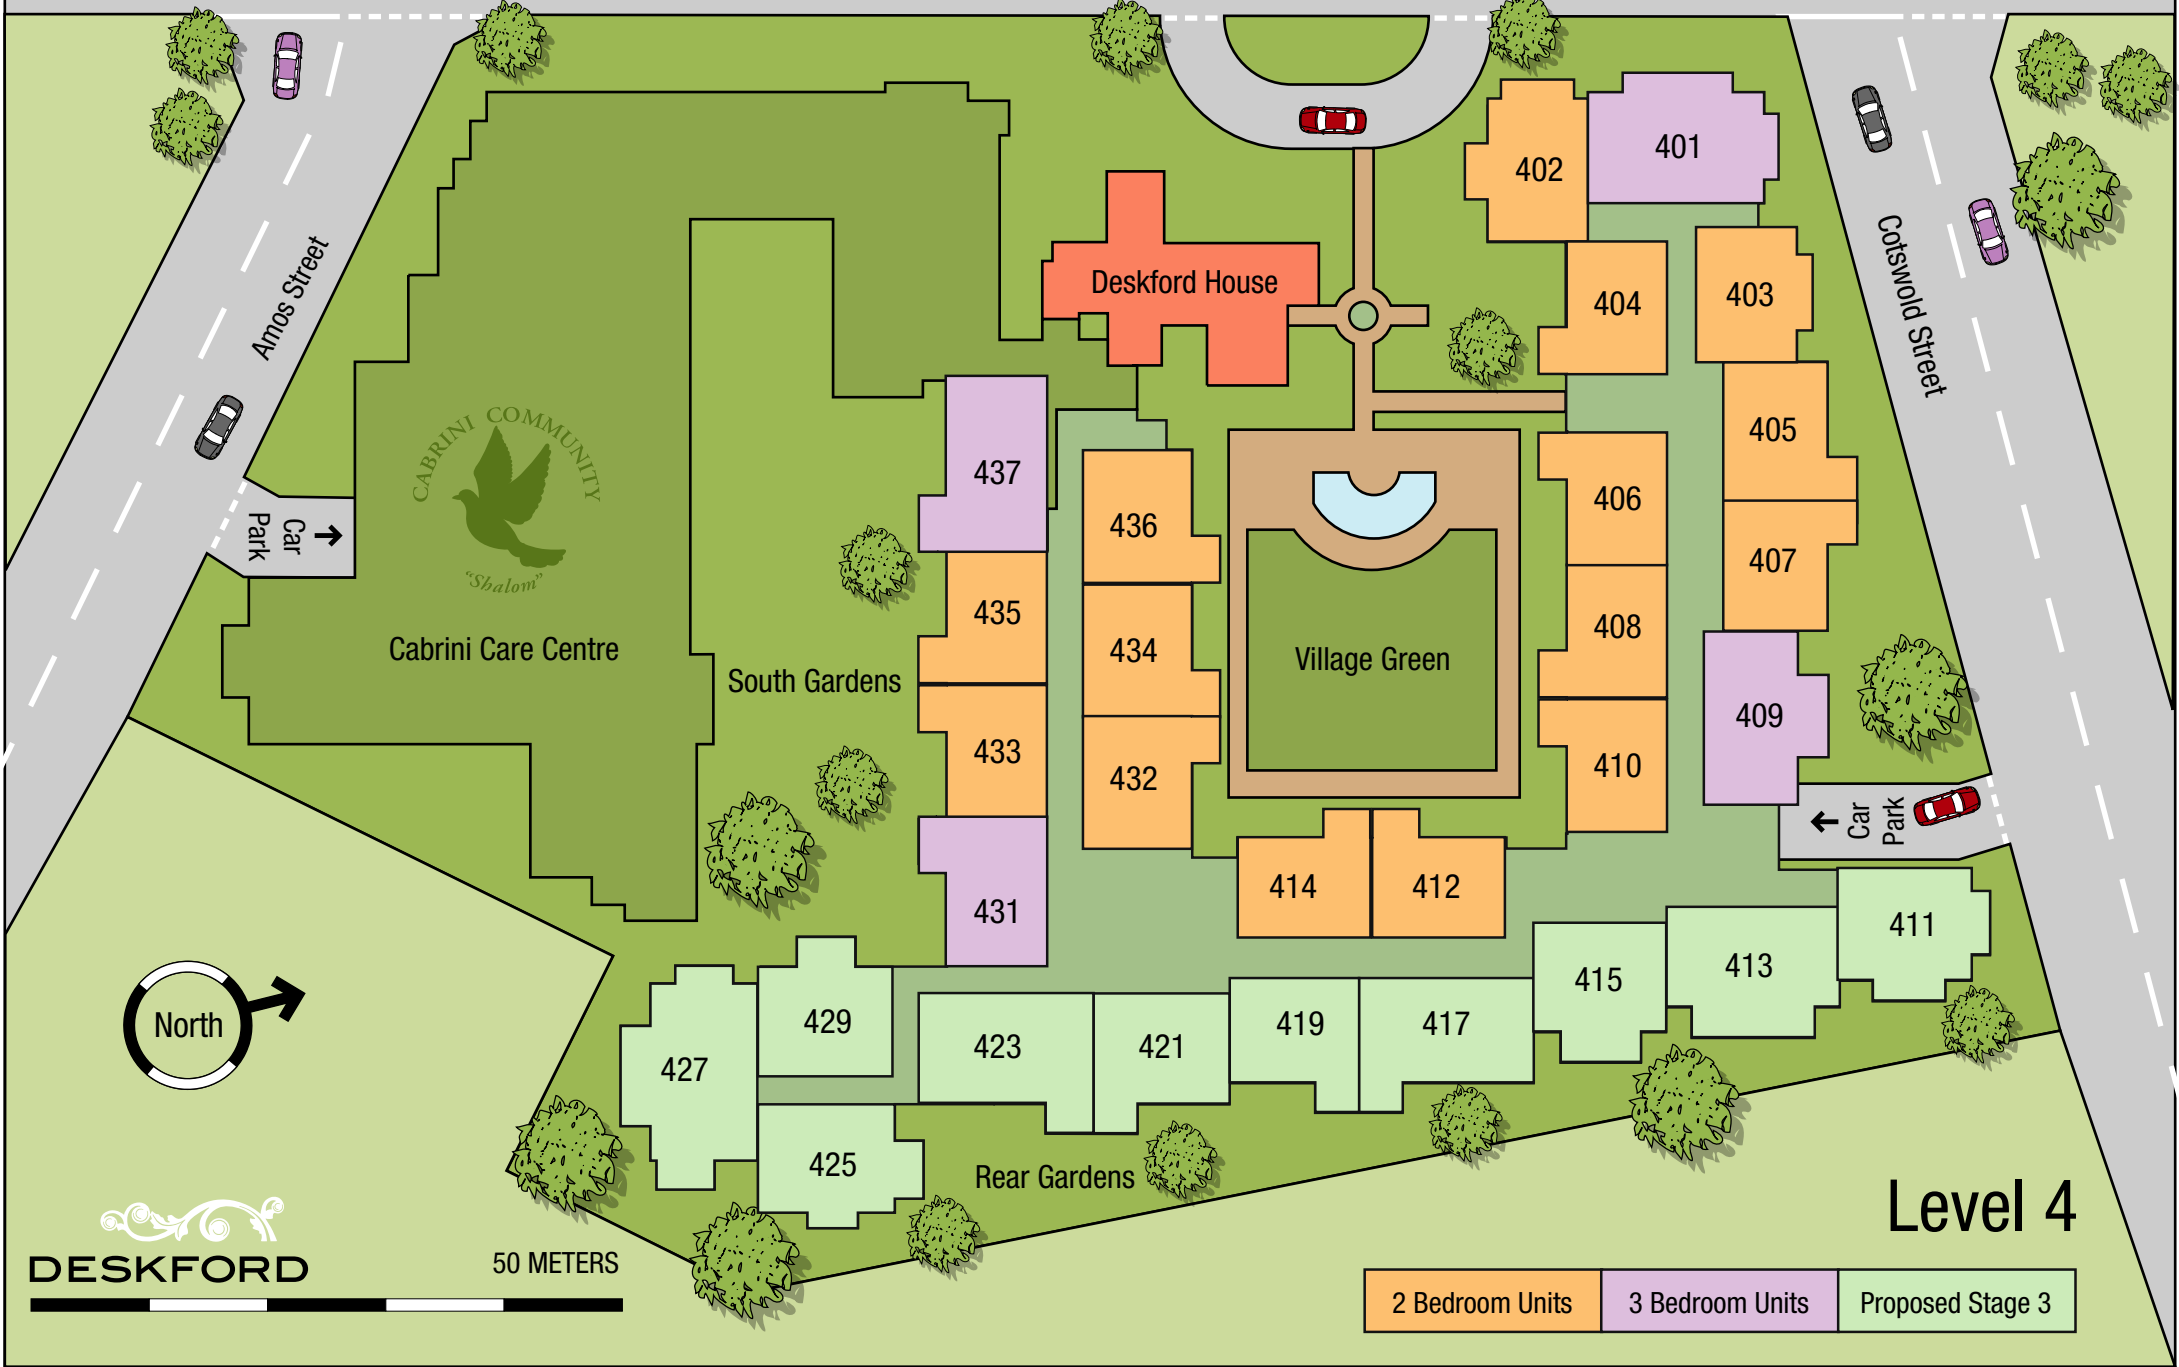

← To Sydney M4 Western Motorway 350m 

Oaks Shopping Centre 50m, Railway 600m, Westmead Hospital 700m →

Hawkesbury Road

Level 4

DESKFORD
 50 METERS

 2 Bedroom Units	 3 Bedroom Units	 Proposed Stage 3
---	---	--