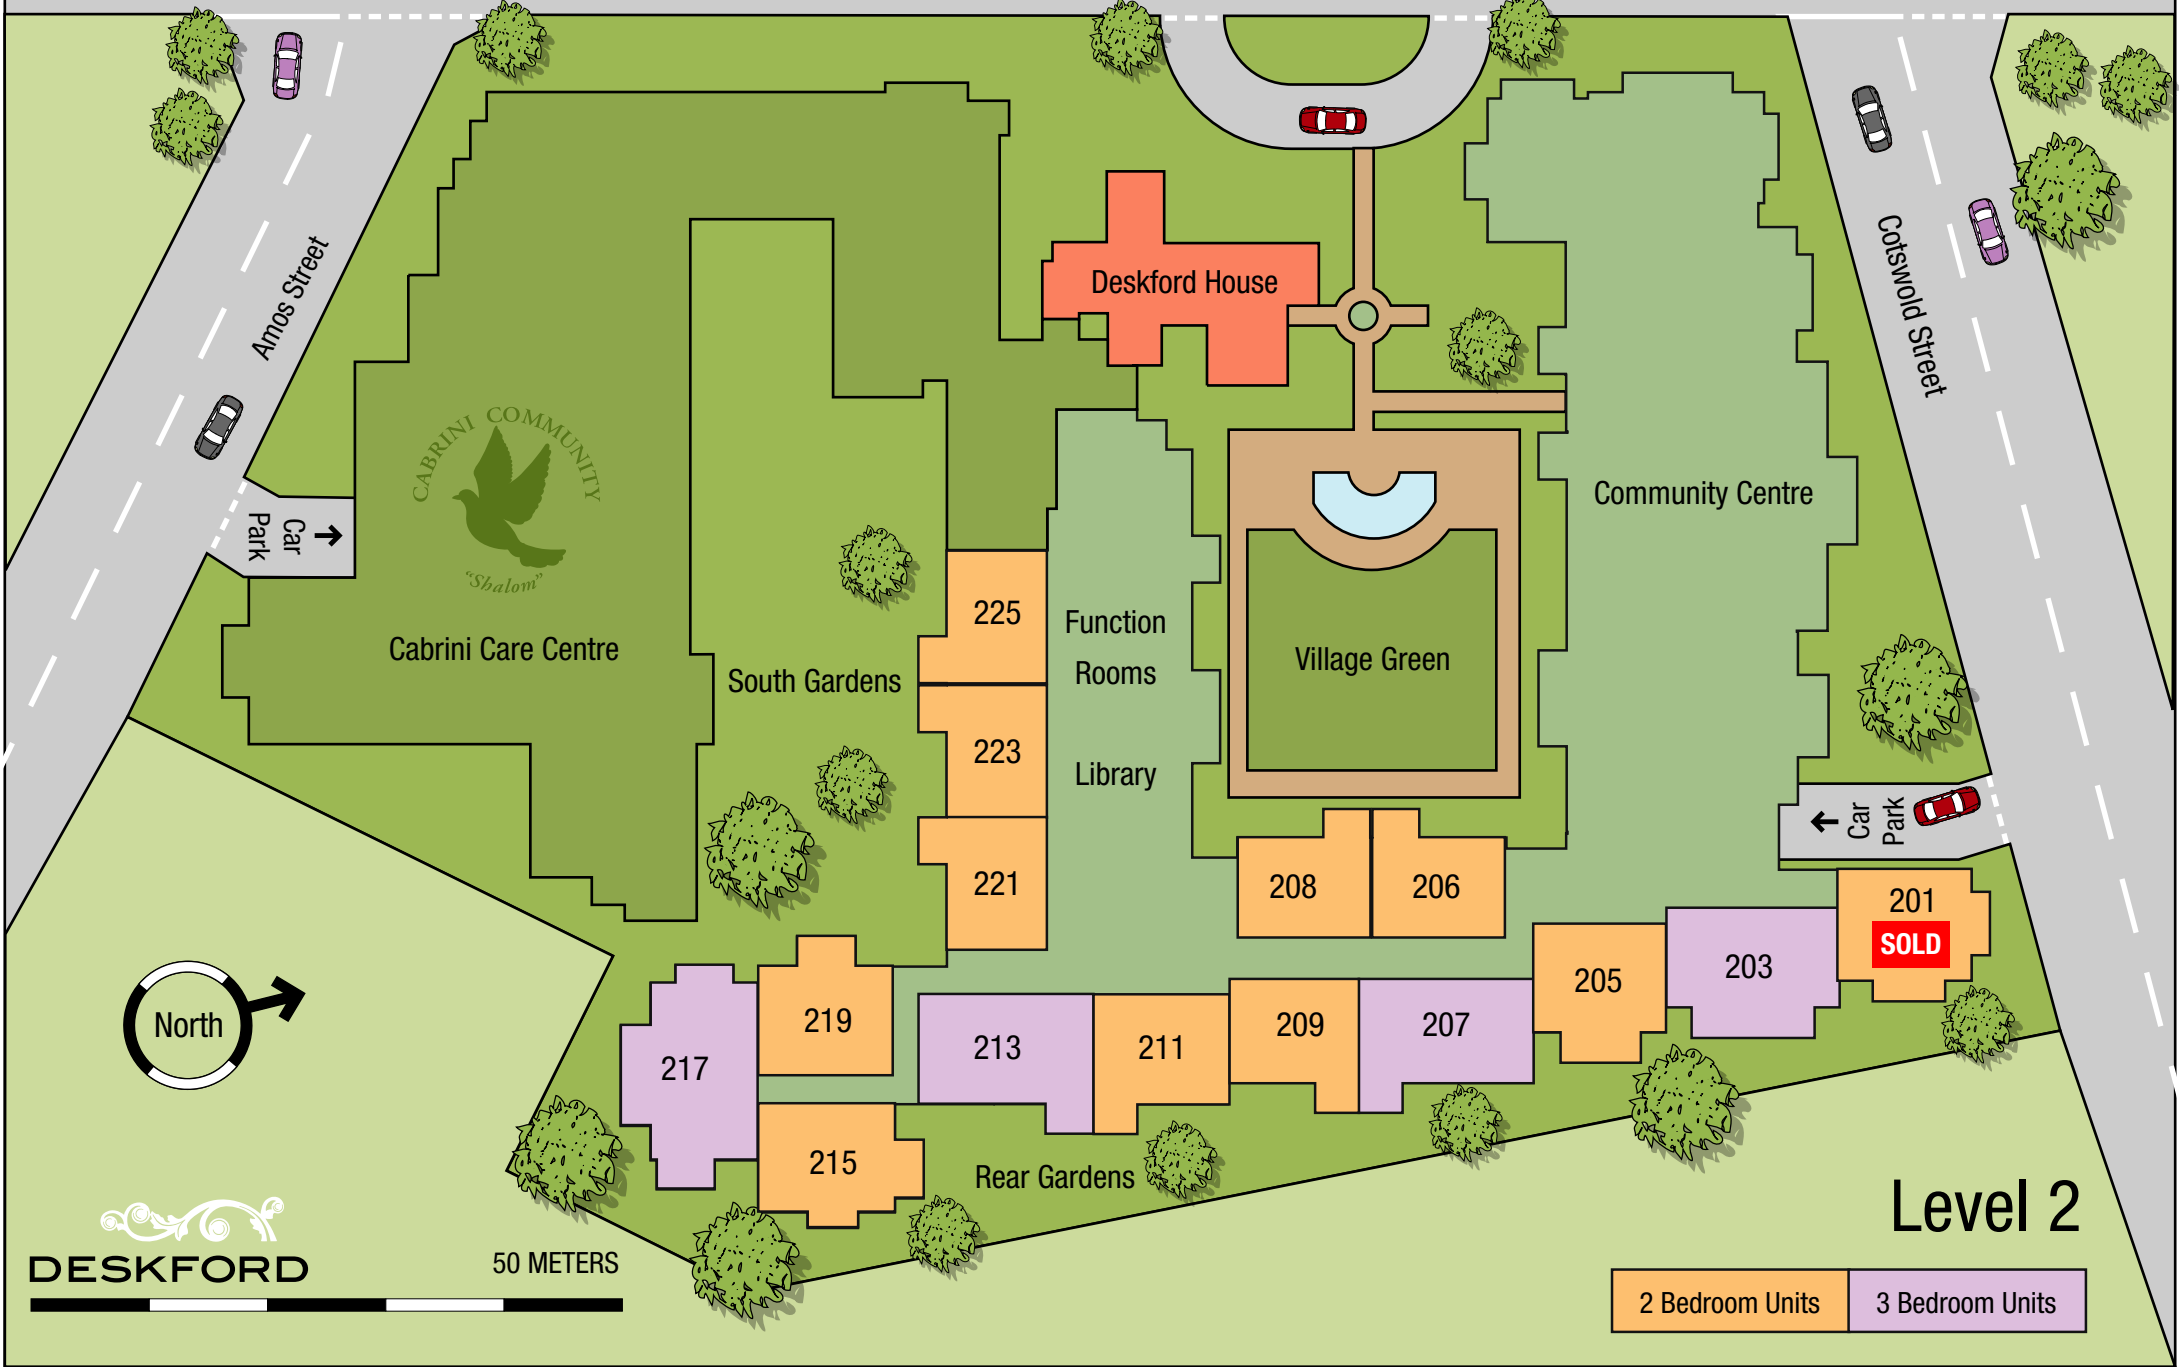

# Hawkesbury Road

Amos Street

Cotswold Street

Cabrini Care Centre

Deskford House

Community Centre

225

Function Rooms

Village Green

223

Library

South Gardens

221

208

206

201

**SOLD**

← Car Park 

205

203

217

219

213

211

209

207

Rear Gardens

215